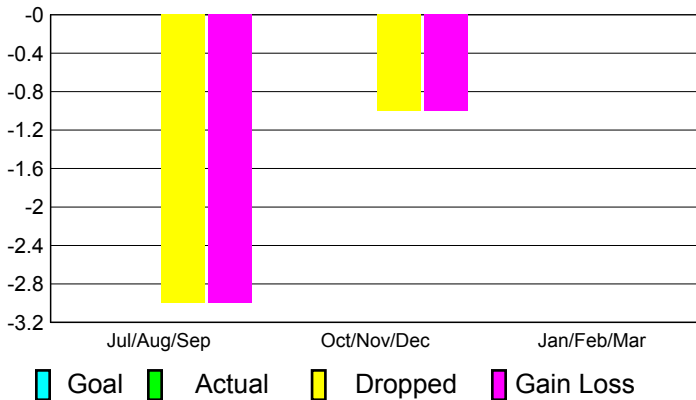

2010-2011 GMT Reports for District (or Undistricted) **District 4 L6**

GMT: **DANA M BIGGS**

Location: **CALIFORNIA**

GMT CA: **1**

CLUBS

**Club Results
2010-2011**

**Clubs
2009-2010**

| Month | New Club Goal | Actual New Clubs | Actual Dropped Clubs | Gain/Loss of Clubs | Gain/Loss of Clubs |
|---------------|---------------|------------------|----------------------|--------------------|--------------------|
| Jul/Aug/Sep | 0 | 0 | -3 | -3 | 2 |
| Oct/Nov/Dec | 0 | 0 | -1 | -1 | 0 |
| Jan/Feb/Mar | 0 | 0 | 0 | 0 | 1 |
| Totals | 0 | 0 | -4 | -4 | 3 |

Club Results 2010-2011

Goal, New, Dropped, Gain/Loss

Comparison of Club Gain/Loss

Current Year Compared to the Previous Year

YTD Status Quo Clubs 2010-2011

Status Quo Clubs Compared to Status Quo Members

MEMBERSHIP