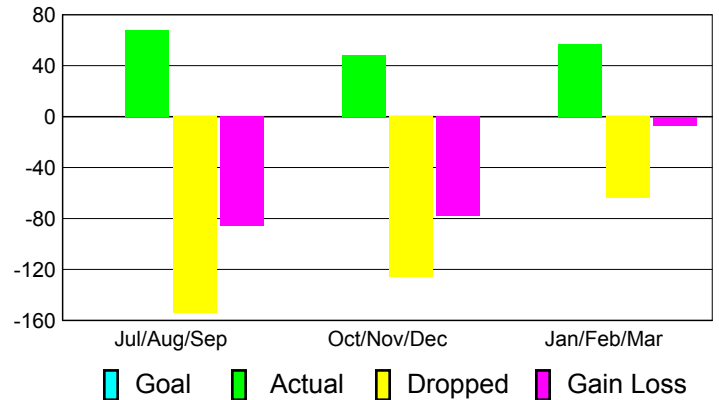

Membership Results 2010-2011

Goal, New, Dropped, Gain/Loss

Comparison of Membership Gain/Loss

Current Year Compared to the Previous Year